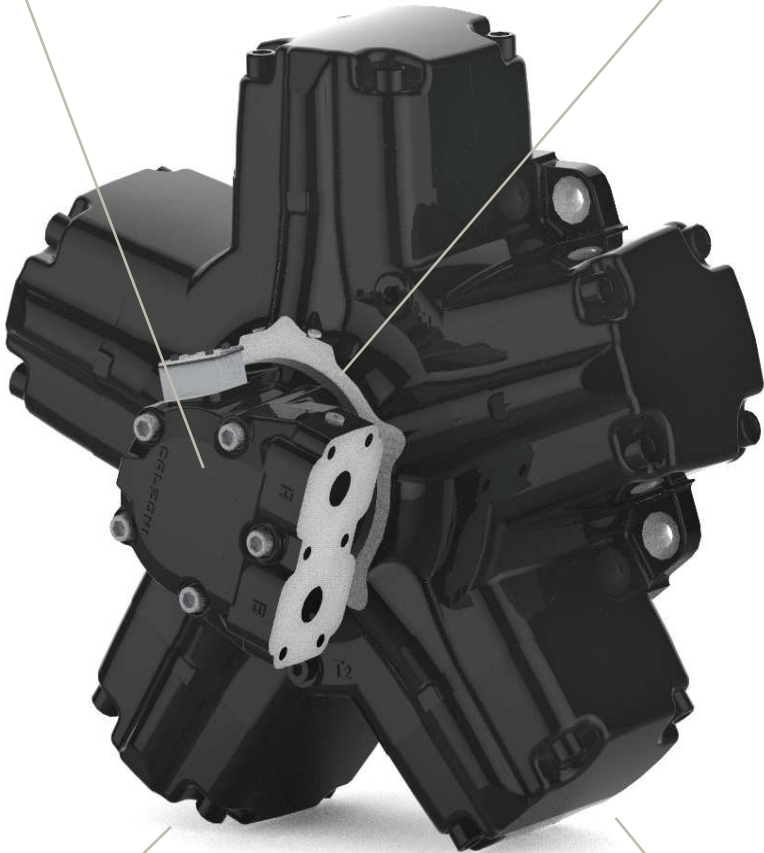

Applicability: see table below

Validity: March 2019

Reason: product improvement

Publications: bulletin information to be incorporated into the Parker Product Catalogues at next revision.

Striving for continuous improvement in the present highly competitive market environment, PMDE HTLS is launching a new version of frame size L dual and variable displacement radial piston motors (MRD4500L, MRDE5400L, MRV4500L, MRVE5400L): the new version supersedes the present one.

Mounting dimensions and motor options are unchanged, guaranteeing the interchangeability with the previous version¹⁾.

The new frame size L version is the result of an upgrade aimed to improve the dual/variable speed functionality, optimize internal design, components machining and, at the same time, achieve a more compact solution.

Product Features and Improvements

Piloting channels integrated into the rotary valve housing

Compact design: the rotating intake has been eliminated

Same **overall dimensions** as the fixed displacement motors